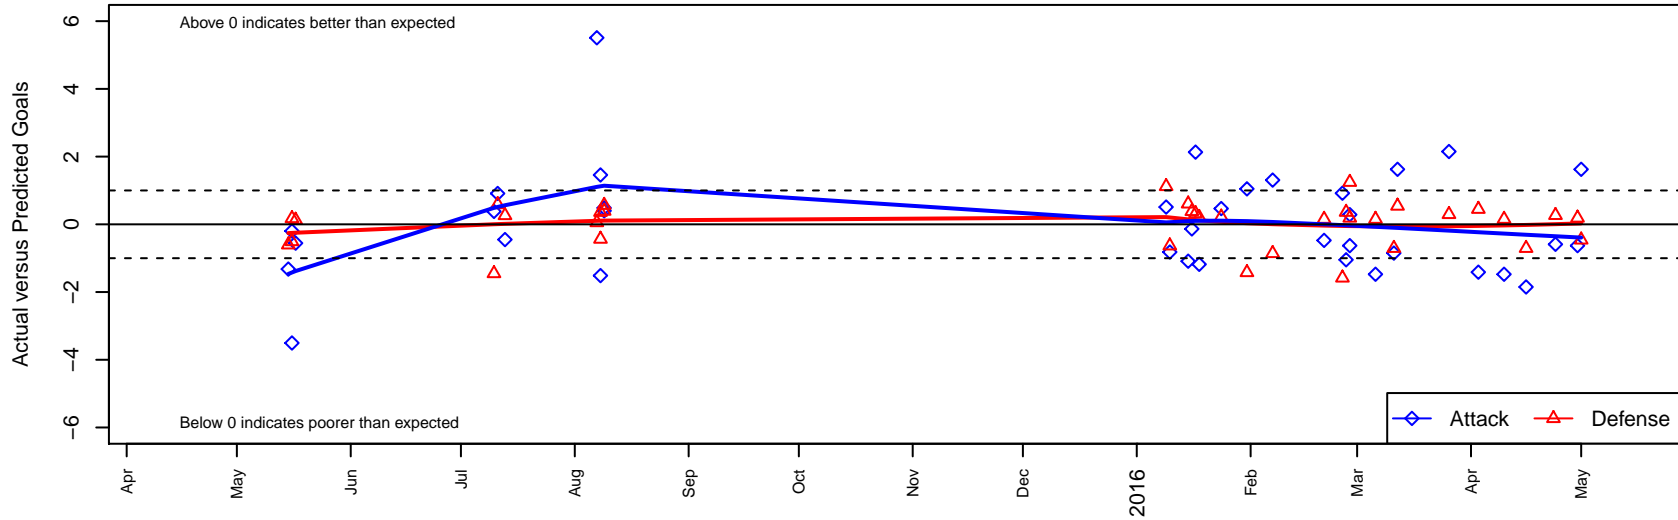

FC Salmon Creek Nemesis White G98

FC Salmon Creek
 Salmon Creek, WA
 G98 total strength=1893
 attack=32.64 defense=59.62
 fall league = PTT G98 Premier

alt names used:
 FC SALMON CREEK NEMESIS 98 (WA)
 FC SALMON CREEK NEMESIS 98 (WA)
 Salmon Creek Nemesis 98 White
 FCSC Nemesis 98
 FC SALMON CREEK NEMESIS 98 (WA)
 FCSC Nemesis 98

FC Salmon Creek Nemesis White G98
 Dots are actual minus expected GF (blue circles) and GA (red triangles).
 Blue line is smoothed change in attack strength. Red is smoothed change in defense strength.

**attack and defense variance (black dot)
relative to other teams
and top 10 in region**

**attack and defense rating
relative to others at age
and all opponents in last 13 months**

Performance relative to 13 month average