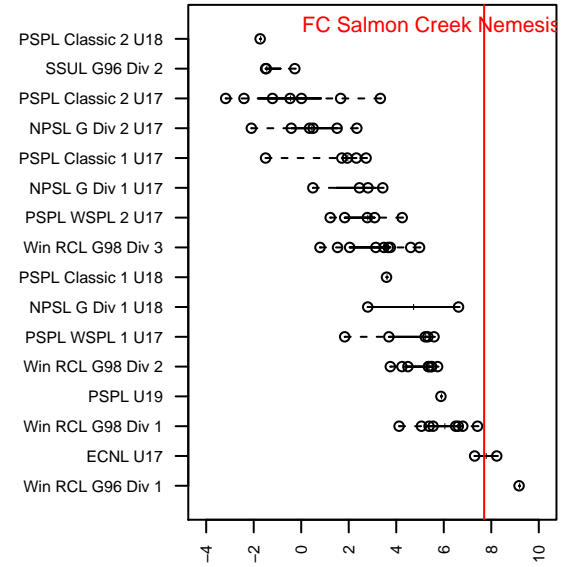

FC Salmon Creek Nemesis White G98

FC Salmon Creek
 Salmon Creek, WA
 G98 total strength=1893
 attack=32.64 defense=59.62
 fall league = PTT G98 Premier

alt names used:
 FC SALMON CREEK NEMESIS 98 (WA)
 FC SALMON CREEK NEMESIS 98 (WA)
 Salmon Creek Nemesis 98 White
 FCSC Nemesis 98
 FC SALMON CREEK NEMESIS 98 (WA)
 FCSC Nemesis 98

Venues played:
 2015 Showcase of Champions Premier U16
 2015 Nike Crossfire Challenge Super Group U'
 2015 Pacific Coast Challenge U18-19
 2015 NWCL U17
 2015 Portland Winter Showcase U17
 2015 PTT G98 Premier
 2015 OYS State Cup G98

FC Salmon Creek Nemesis White G98
 Dots are actual minus expected GF (blue circles) and GA (red triangles).
 Blue line is smoothed change in attack strength. Red is smoothed change in defense strength.

**attack and defense variance (black dot)
relative to other teams
and top 10 in region**

**attack and defense rating
relative to others at age
and all opponents in last 13 months**

Performance relative to 13 month average